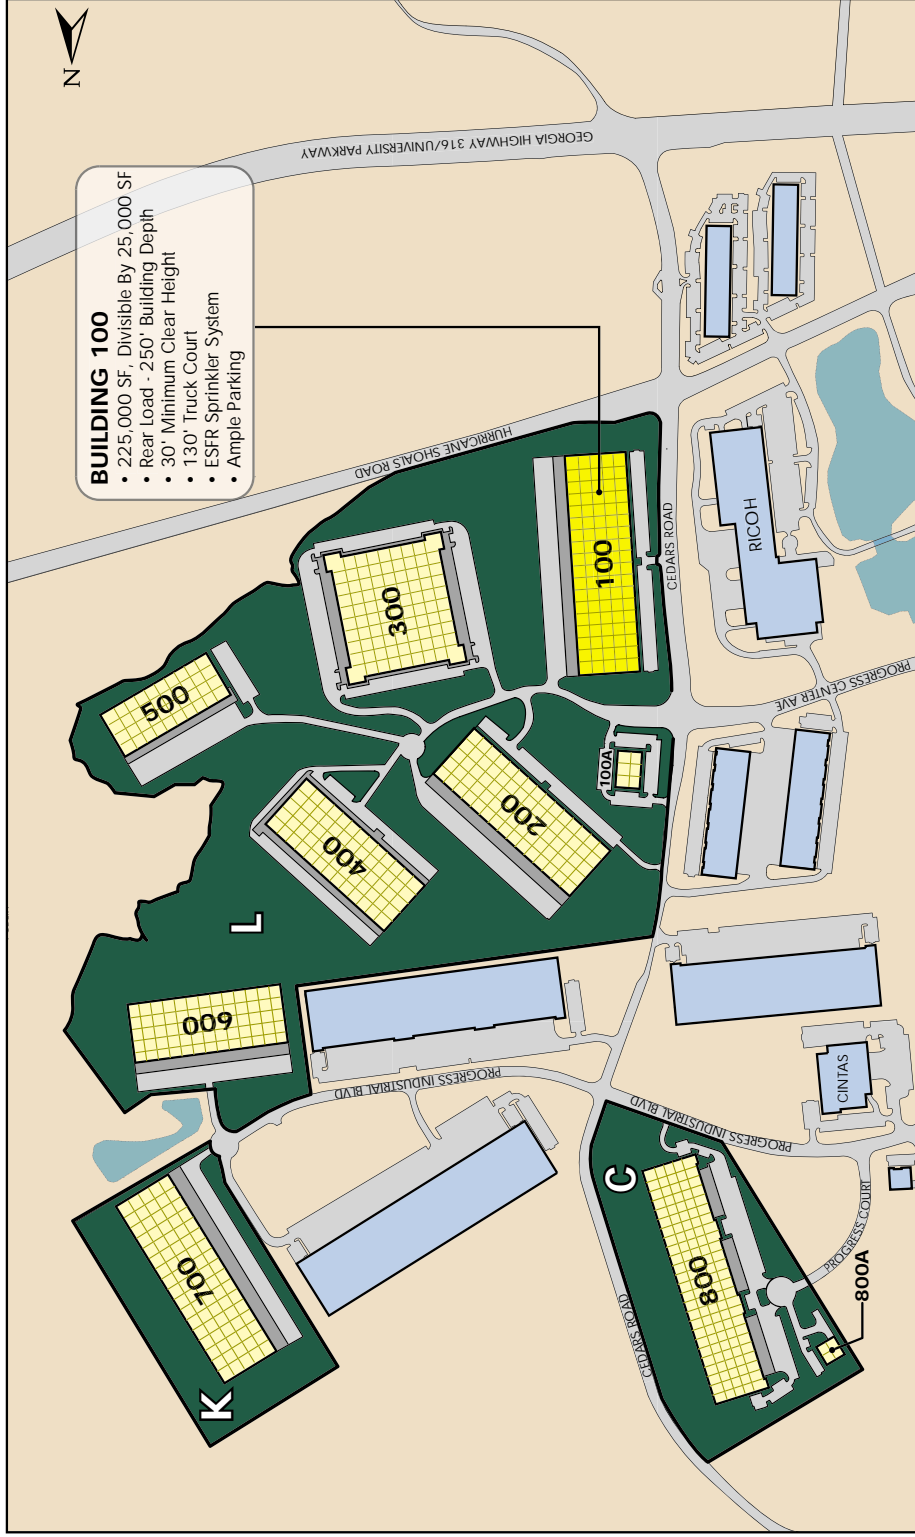

GWINNETT PROGRESS CENTER

GWINNETT COUNTY, GA

A Development of

GWINNETT PROGRESS CENTER

GWINNETT COUNTY, GA

PROPOSED PROJECT SUMMARY			
BUILDING #	PARCEL	SQUARE FEET	ACREAGE
100	L	225,000	16.30
100A	L	15,000	3.42
200	L	187,500	12.57
300	L	234,600	19.27
400	L	162,500	23.03
500	L	100,000	10.26
600	K	175,000	10.35
700	K	212,500	14.92
800	C	220,000	17.52
800A	C	10,000	1.79