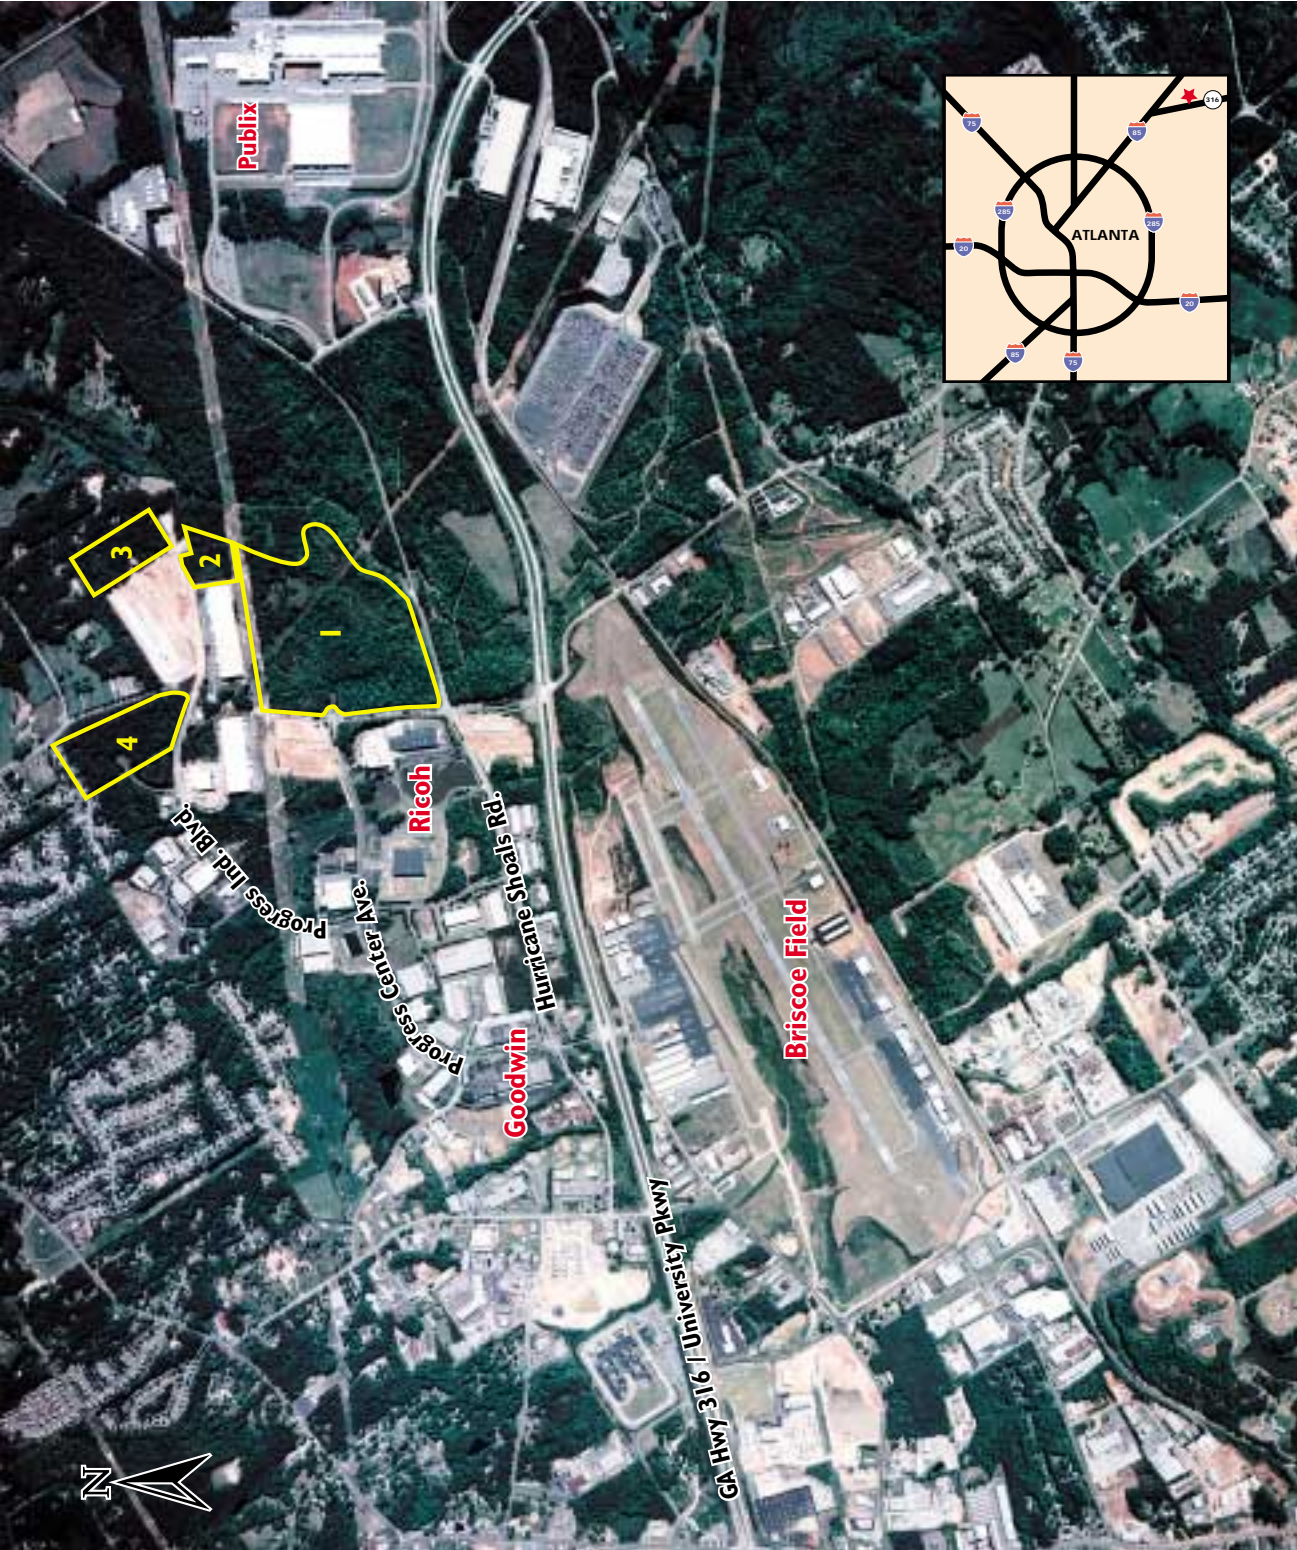

GWINNETT PROGRESS CENTER

GWINNETT COUNTY, GA

A Development of

GWINNETT PROGRESS CENTER

GWINNETT COUNTY, GA

PROPOSED PROJECT SUMMARY			
BUILDING #	PARCEL	SQUARE FEET	ACREAGE
100	L	225,000	16.30
100A	L	15,000	3.42
200	L	187,500	12.57
300	L	234,600	19.27
400	L	162,500	23.03
500	L	100,000	10.26
600	K	175,000	10.35
700	K	212,500	14.92
800	C	220,000	17.52
800A	C	10,000	1.79